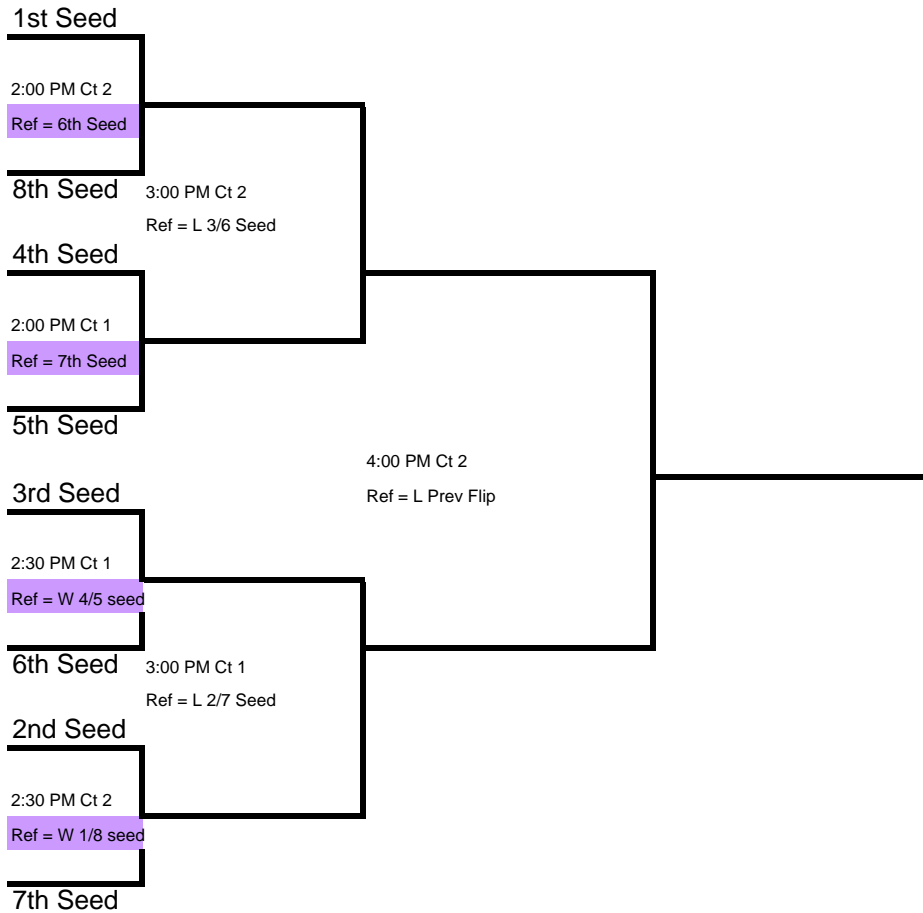

Gold Bracket

Qtr-Final = 1 Game to 25

Semi & Final:

Format: 2 of 3 (Game 1 & 2 to 25, Game 3 to 15)