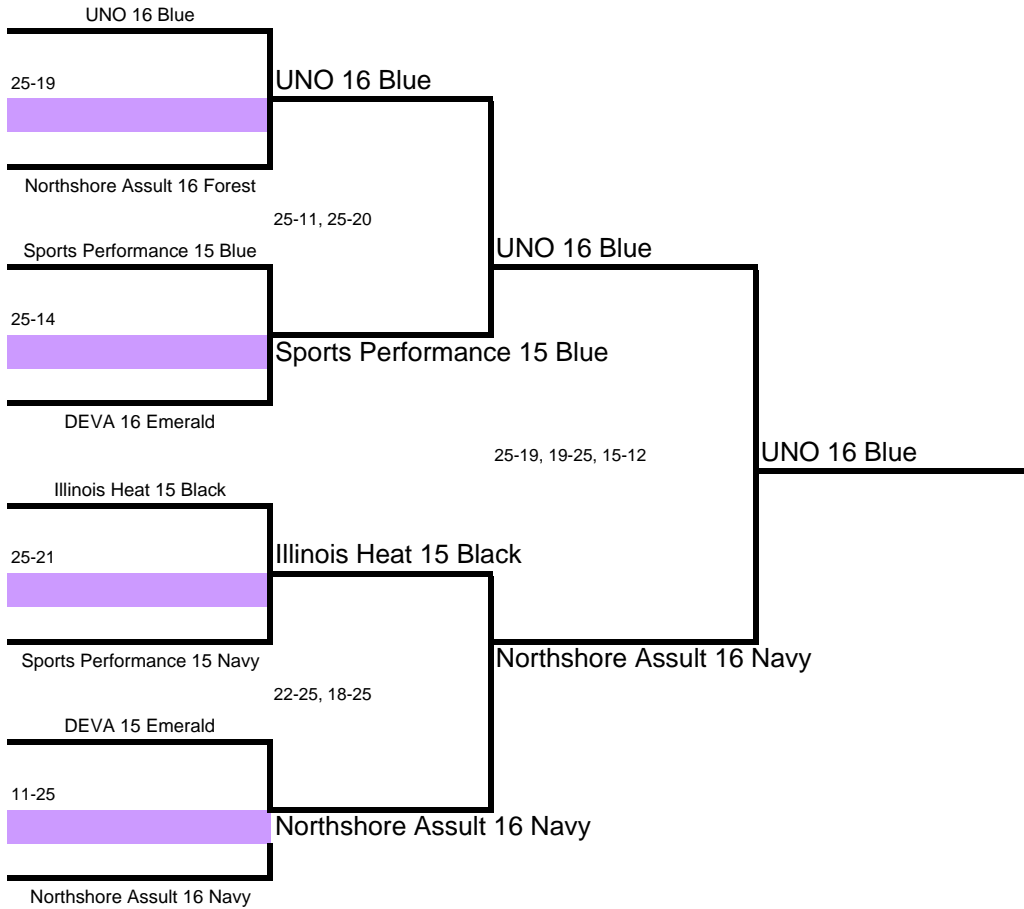

Gold Bracket

Qtr-Final = 1 Game to 25

Semi & Final:

Format: 2 of 3 (Game 1 & 2 to 25, Game 3 to 15)